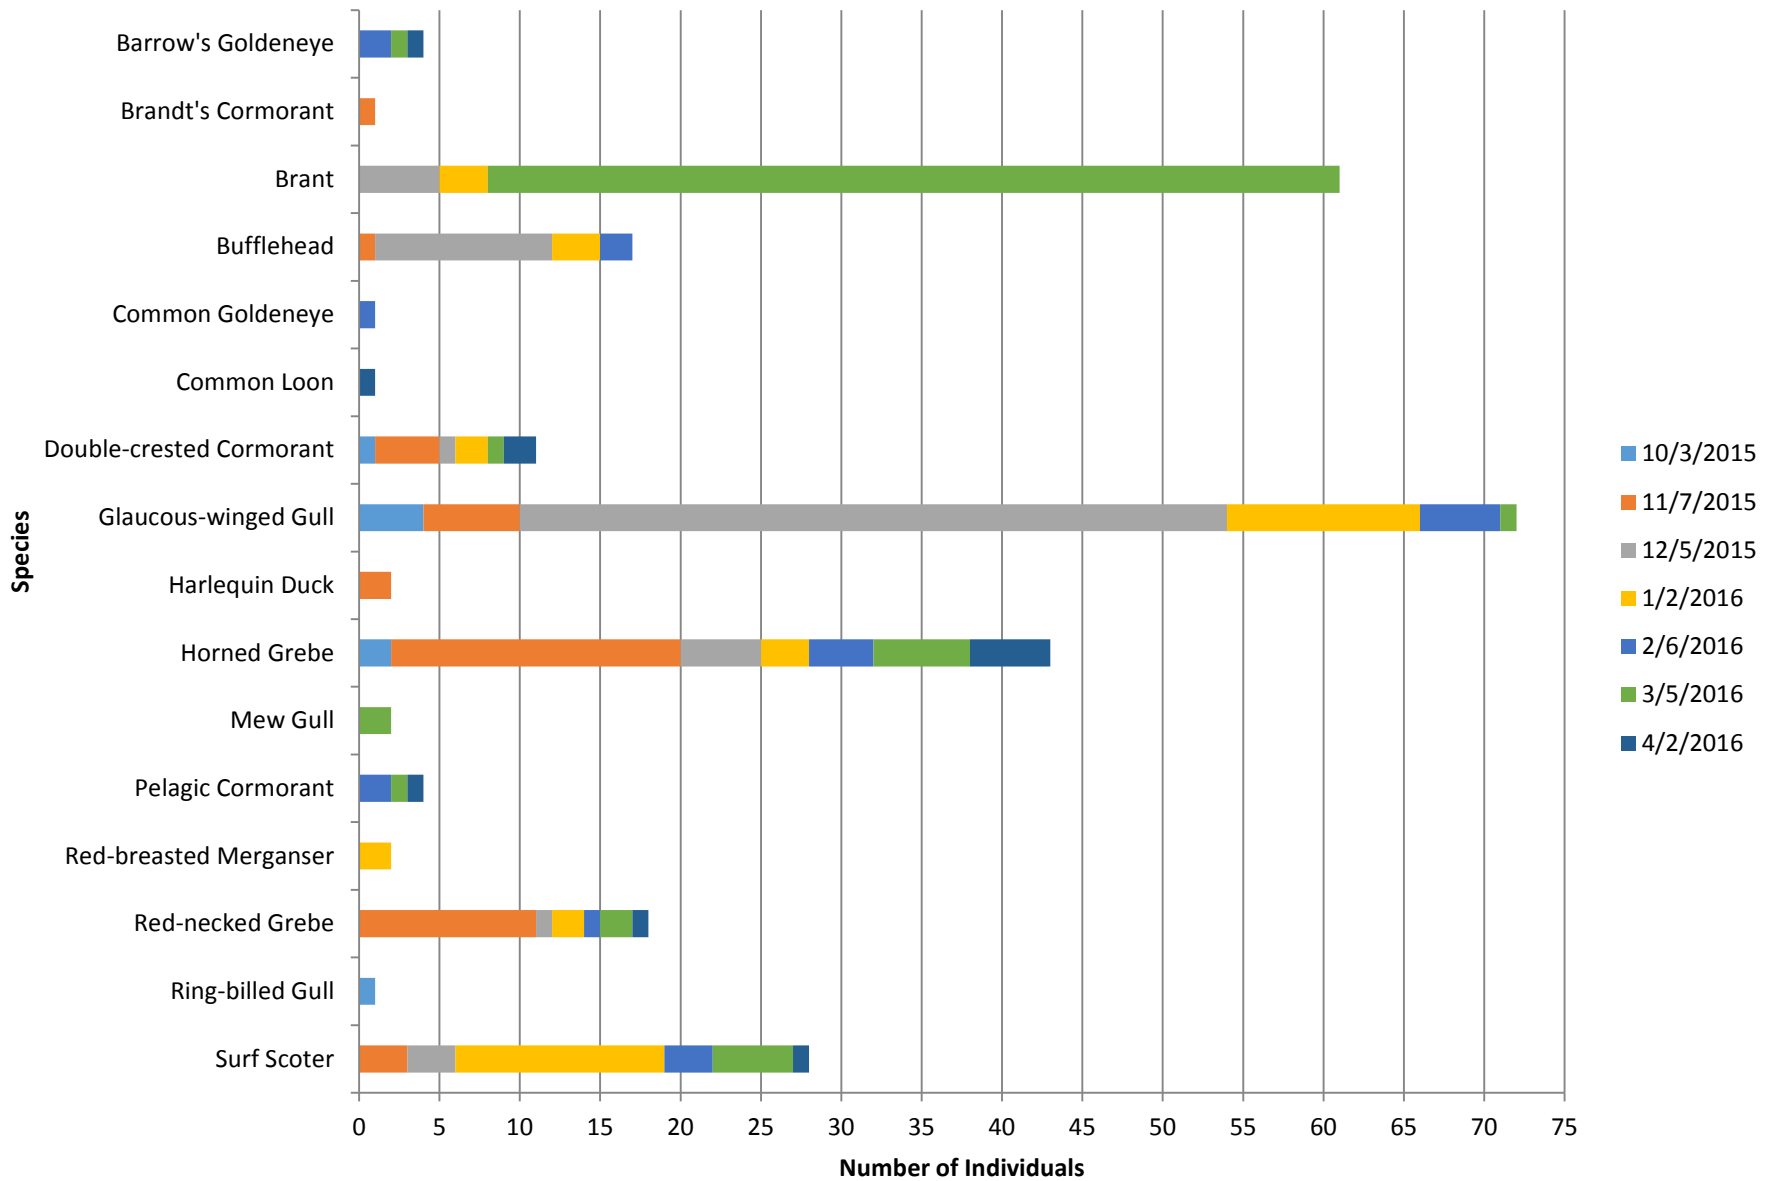

## Alki Beach

Total number of birds by species recorded at site during survey season. Sightings color-coded by month.

NOTE: Over 225 Western Grebes not included in graph.