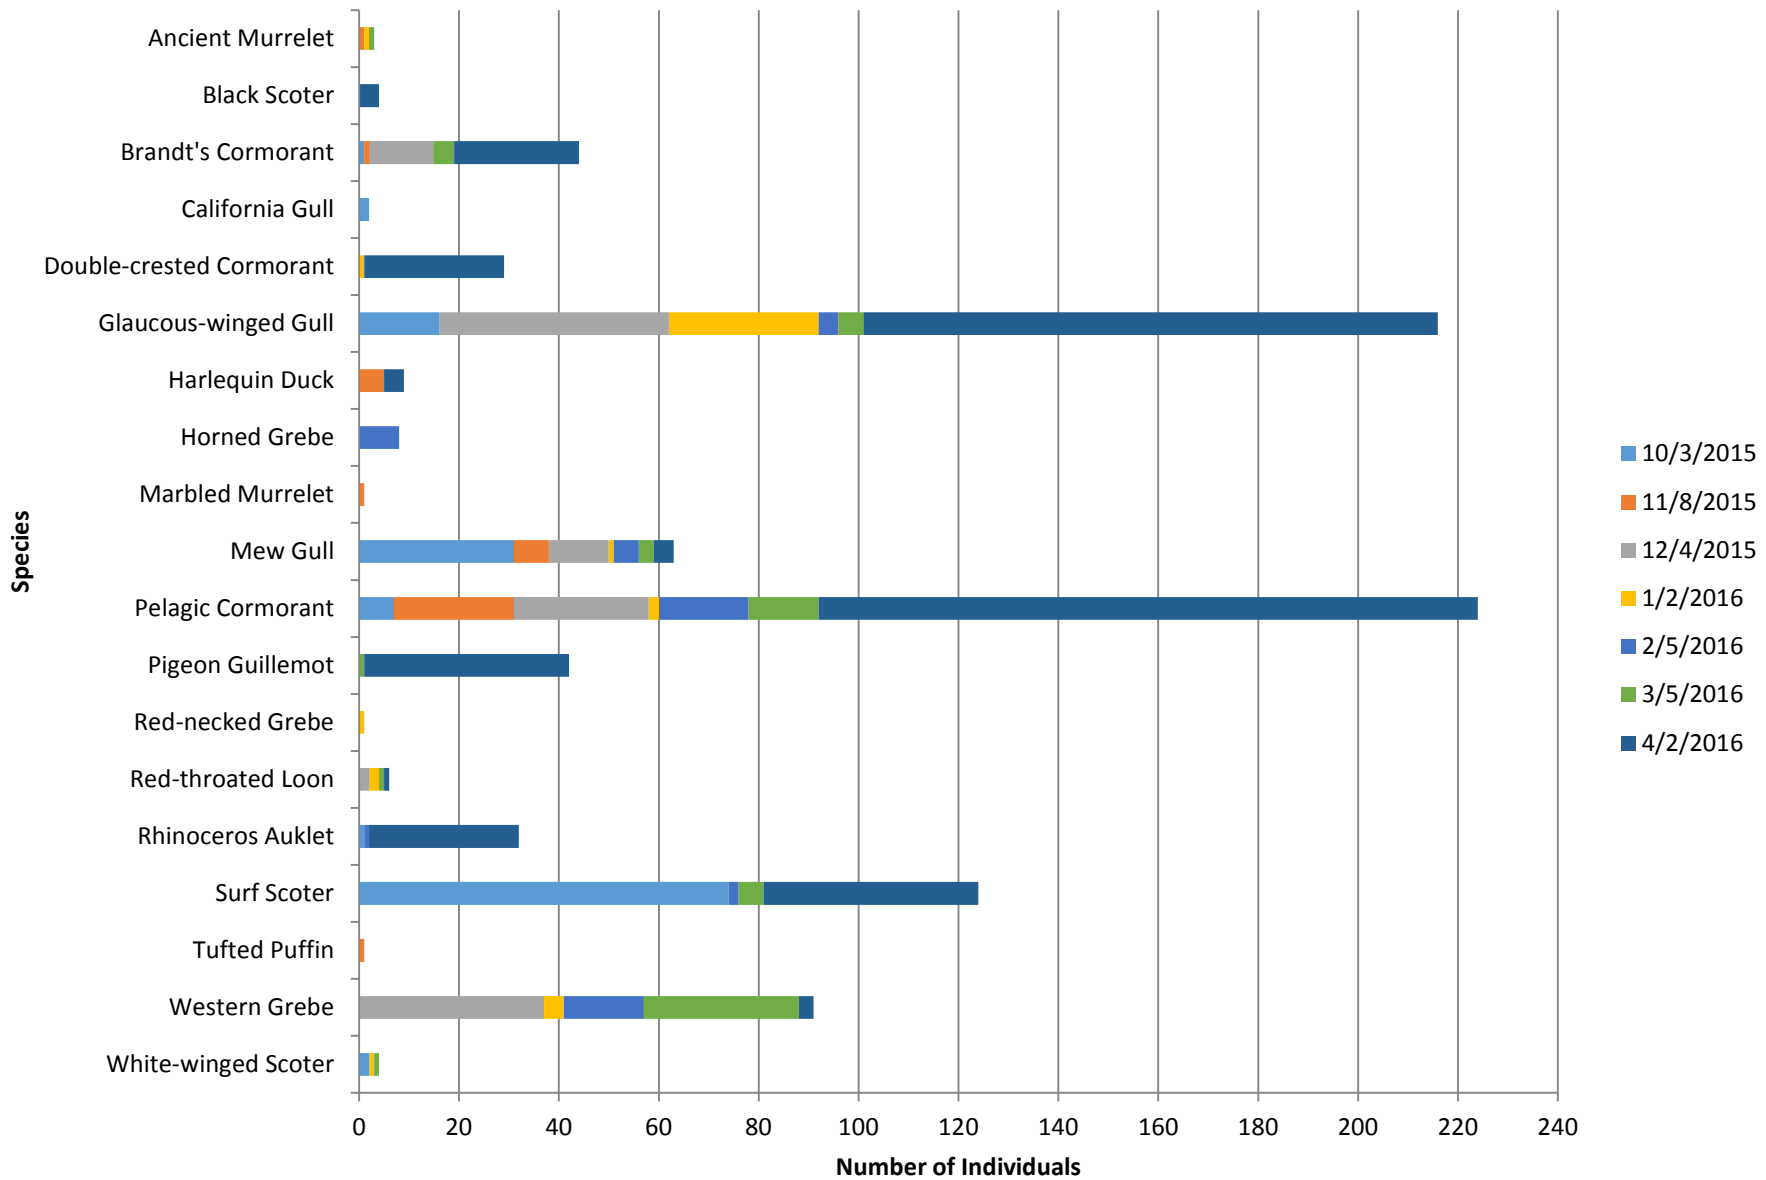

Cape Flattery

Total number of birds by species recorded at site during survey season. Sightings color-coded by month.

NOTE: Over 600 Common Murres and over 450 Pacific Loons not pictured in graph.