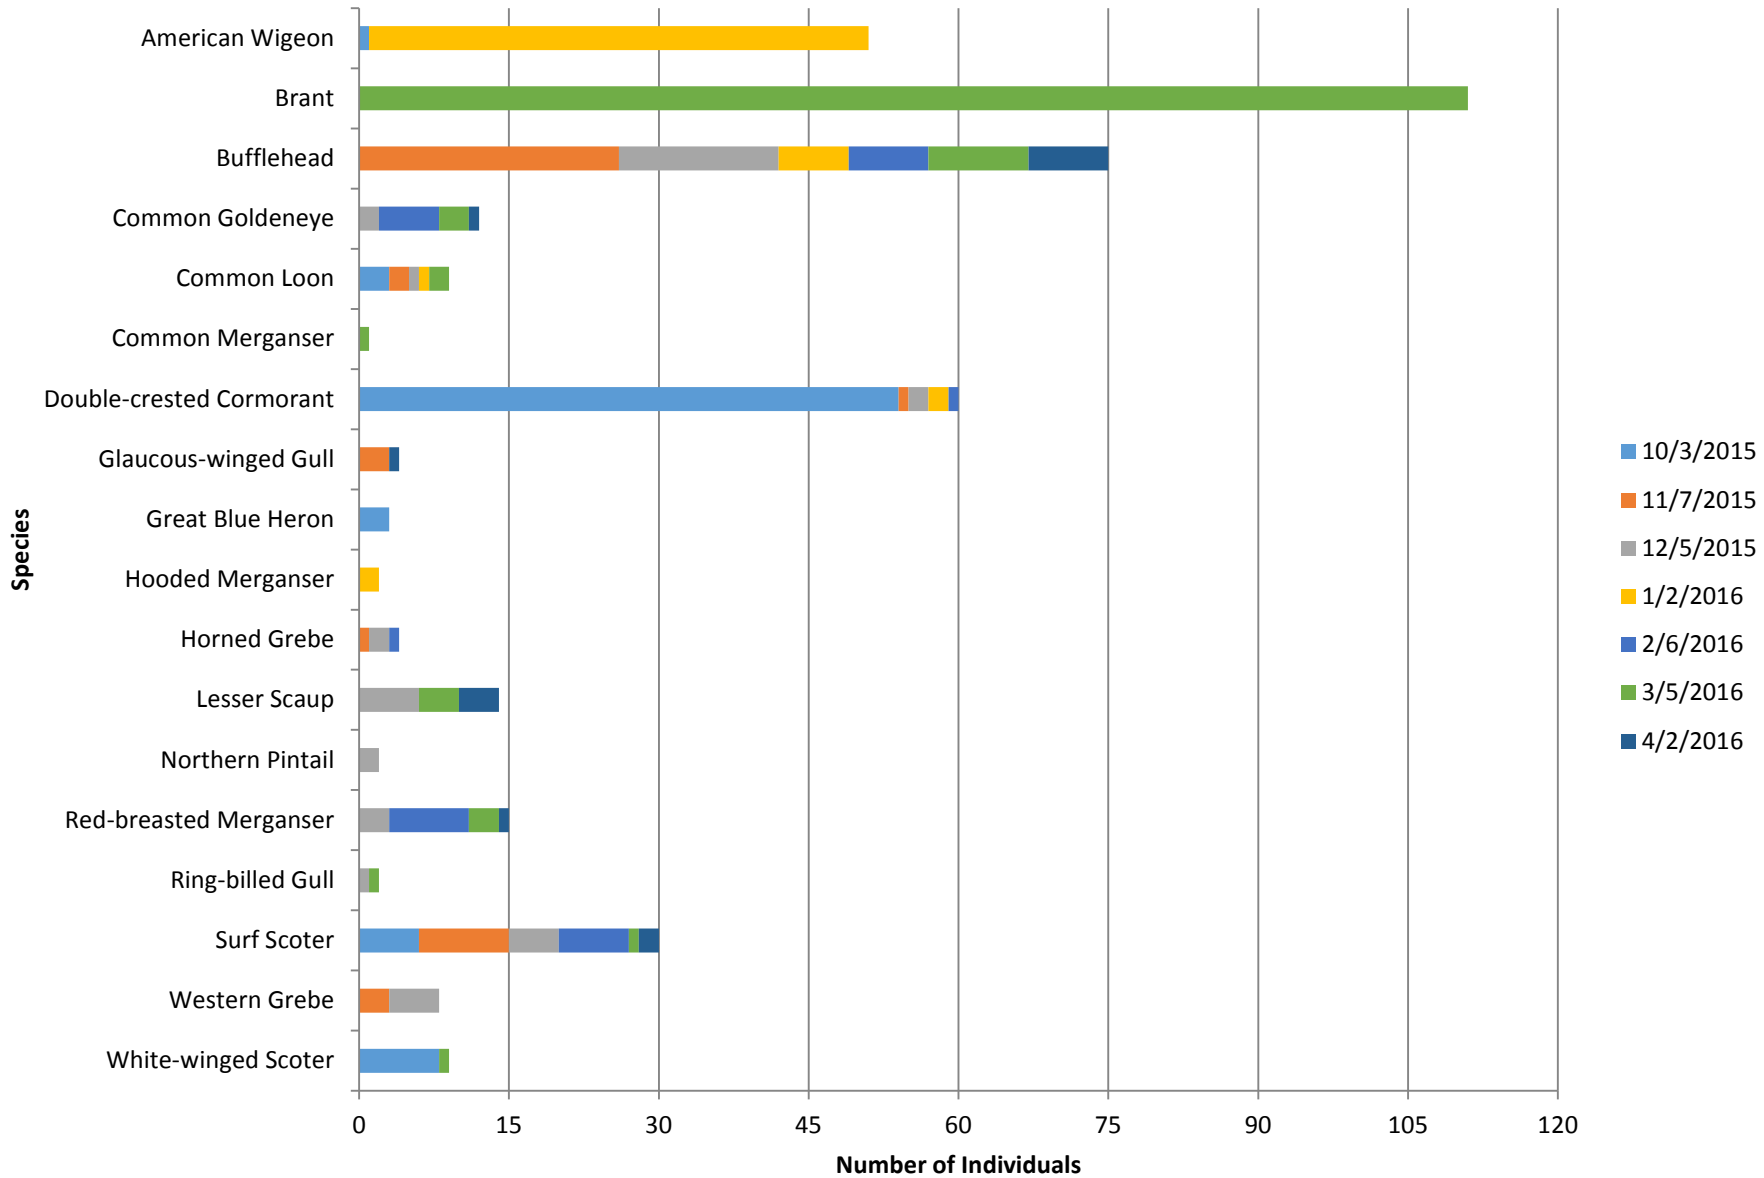

## Luhr Beach

Total number of birds by species recorded at site during survey season. Sightings color-coded by month.