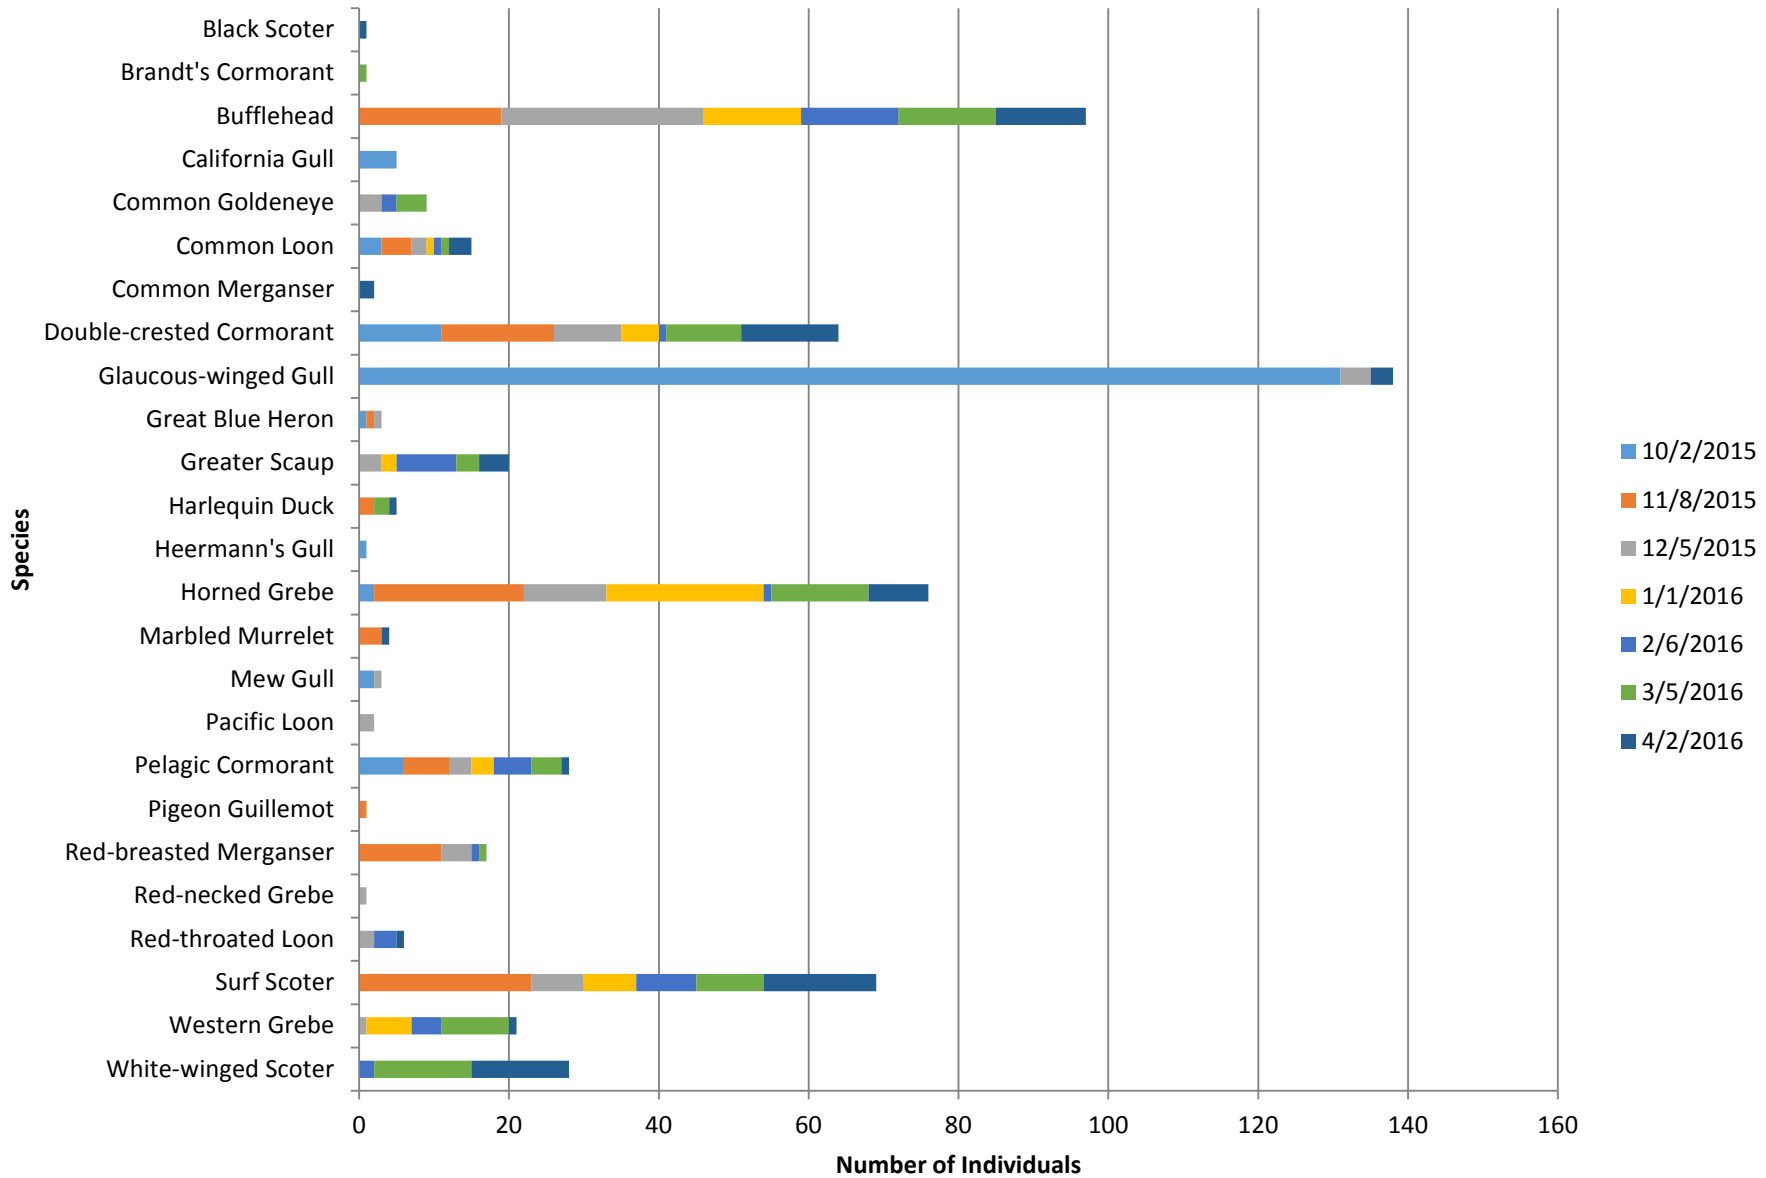

Sekiu

Total number of birds by species recorded at site during survey season. Sightings color-coded by month.