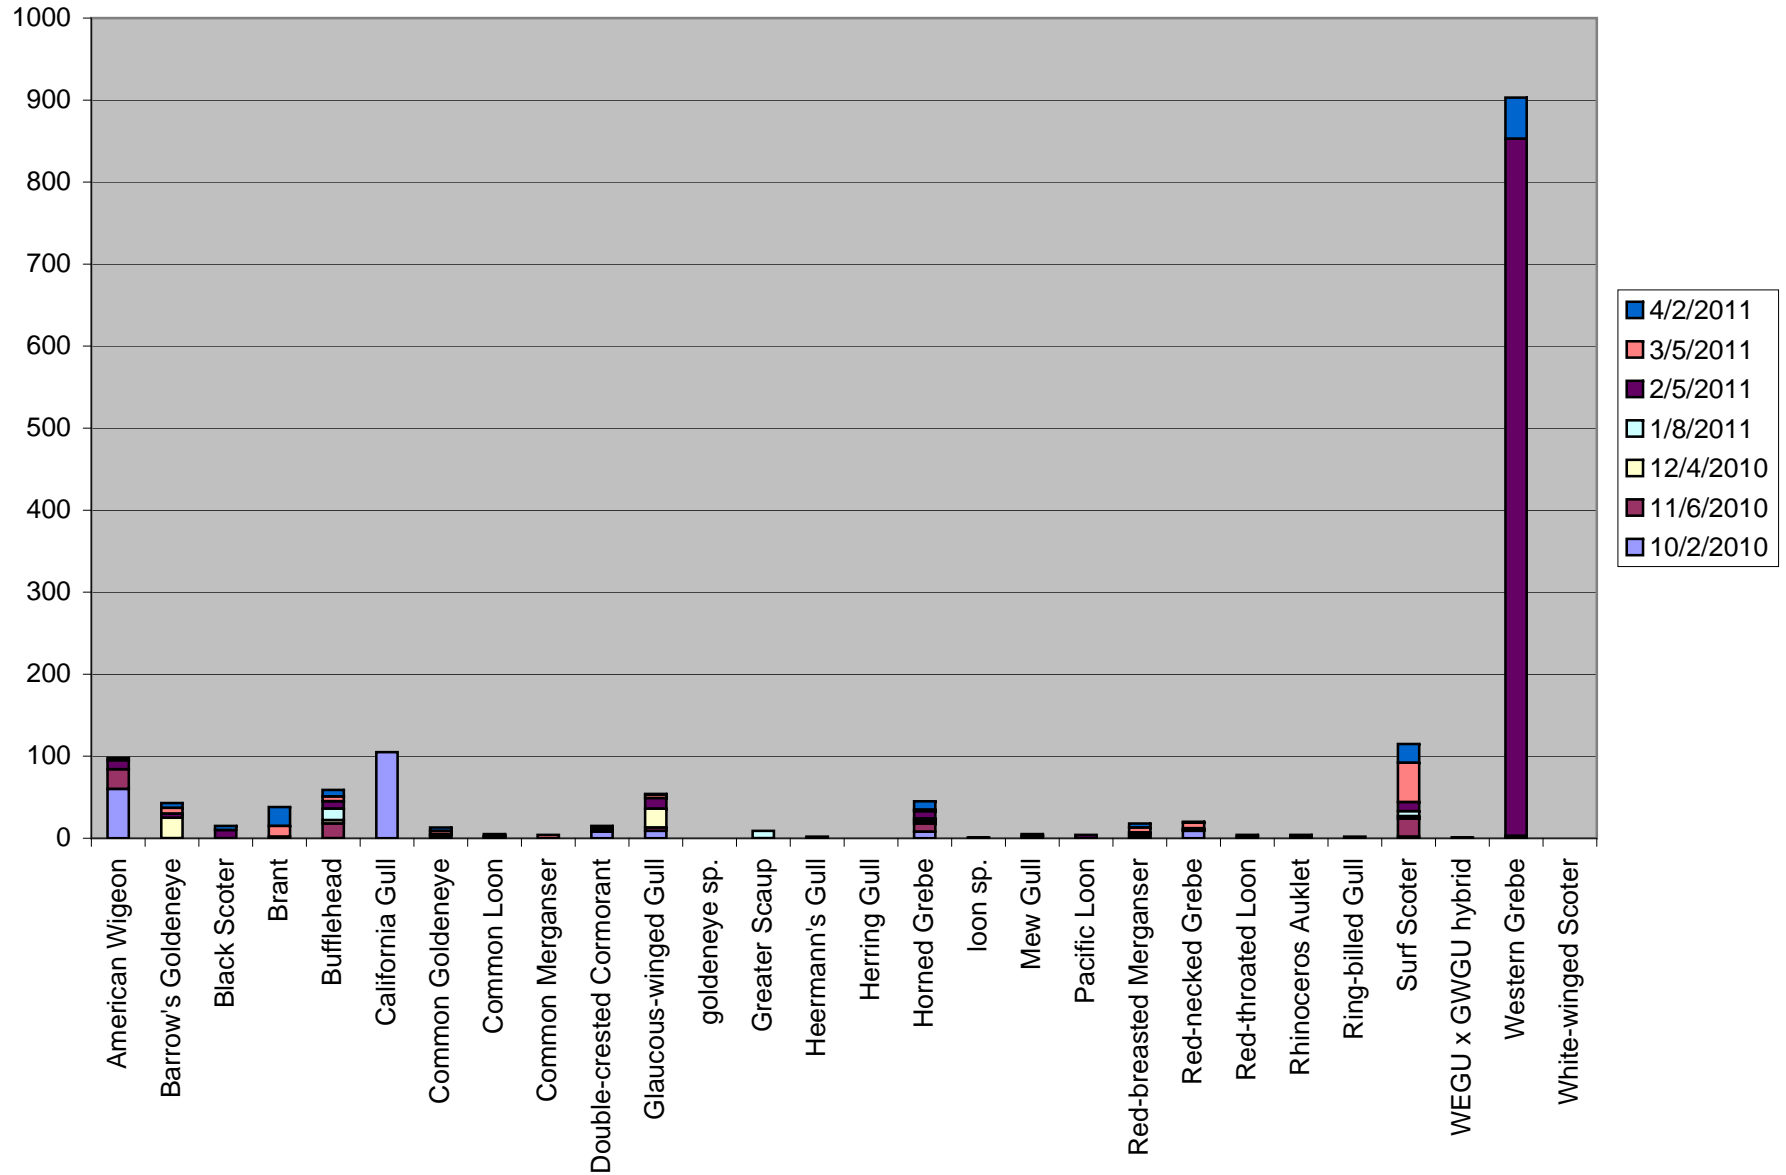

PSSS Site - Carkeek Park

Puget Sound Seabird Survey
 October 2010 - April 2011
www.seabirdsurvey.org

Total number of birds by species recorded at site during survey season. Sightings color-coded by month.
 Species without counts were a. beyond the 300m survey boundary b. in flight and/or c. seen after the completion of the survey.